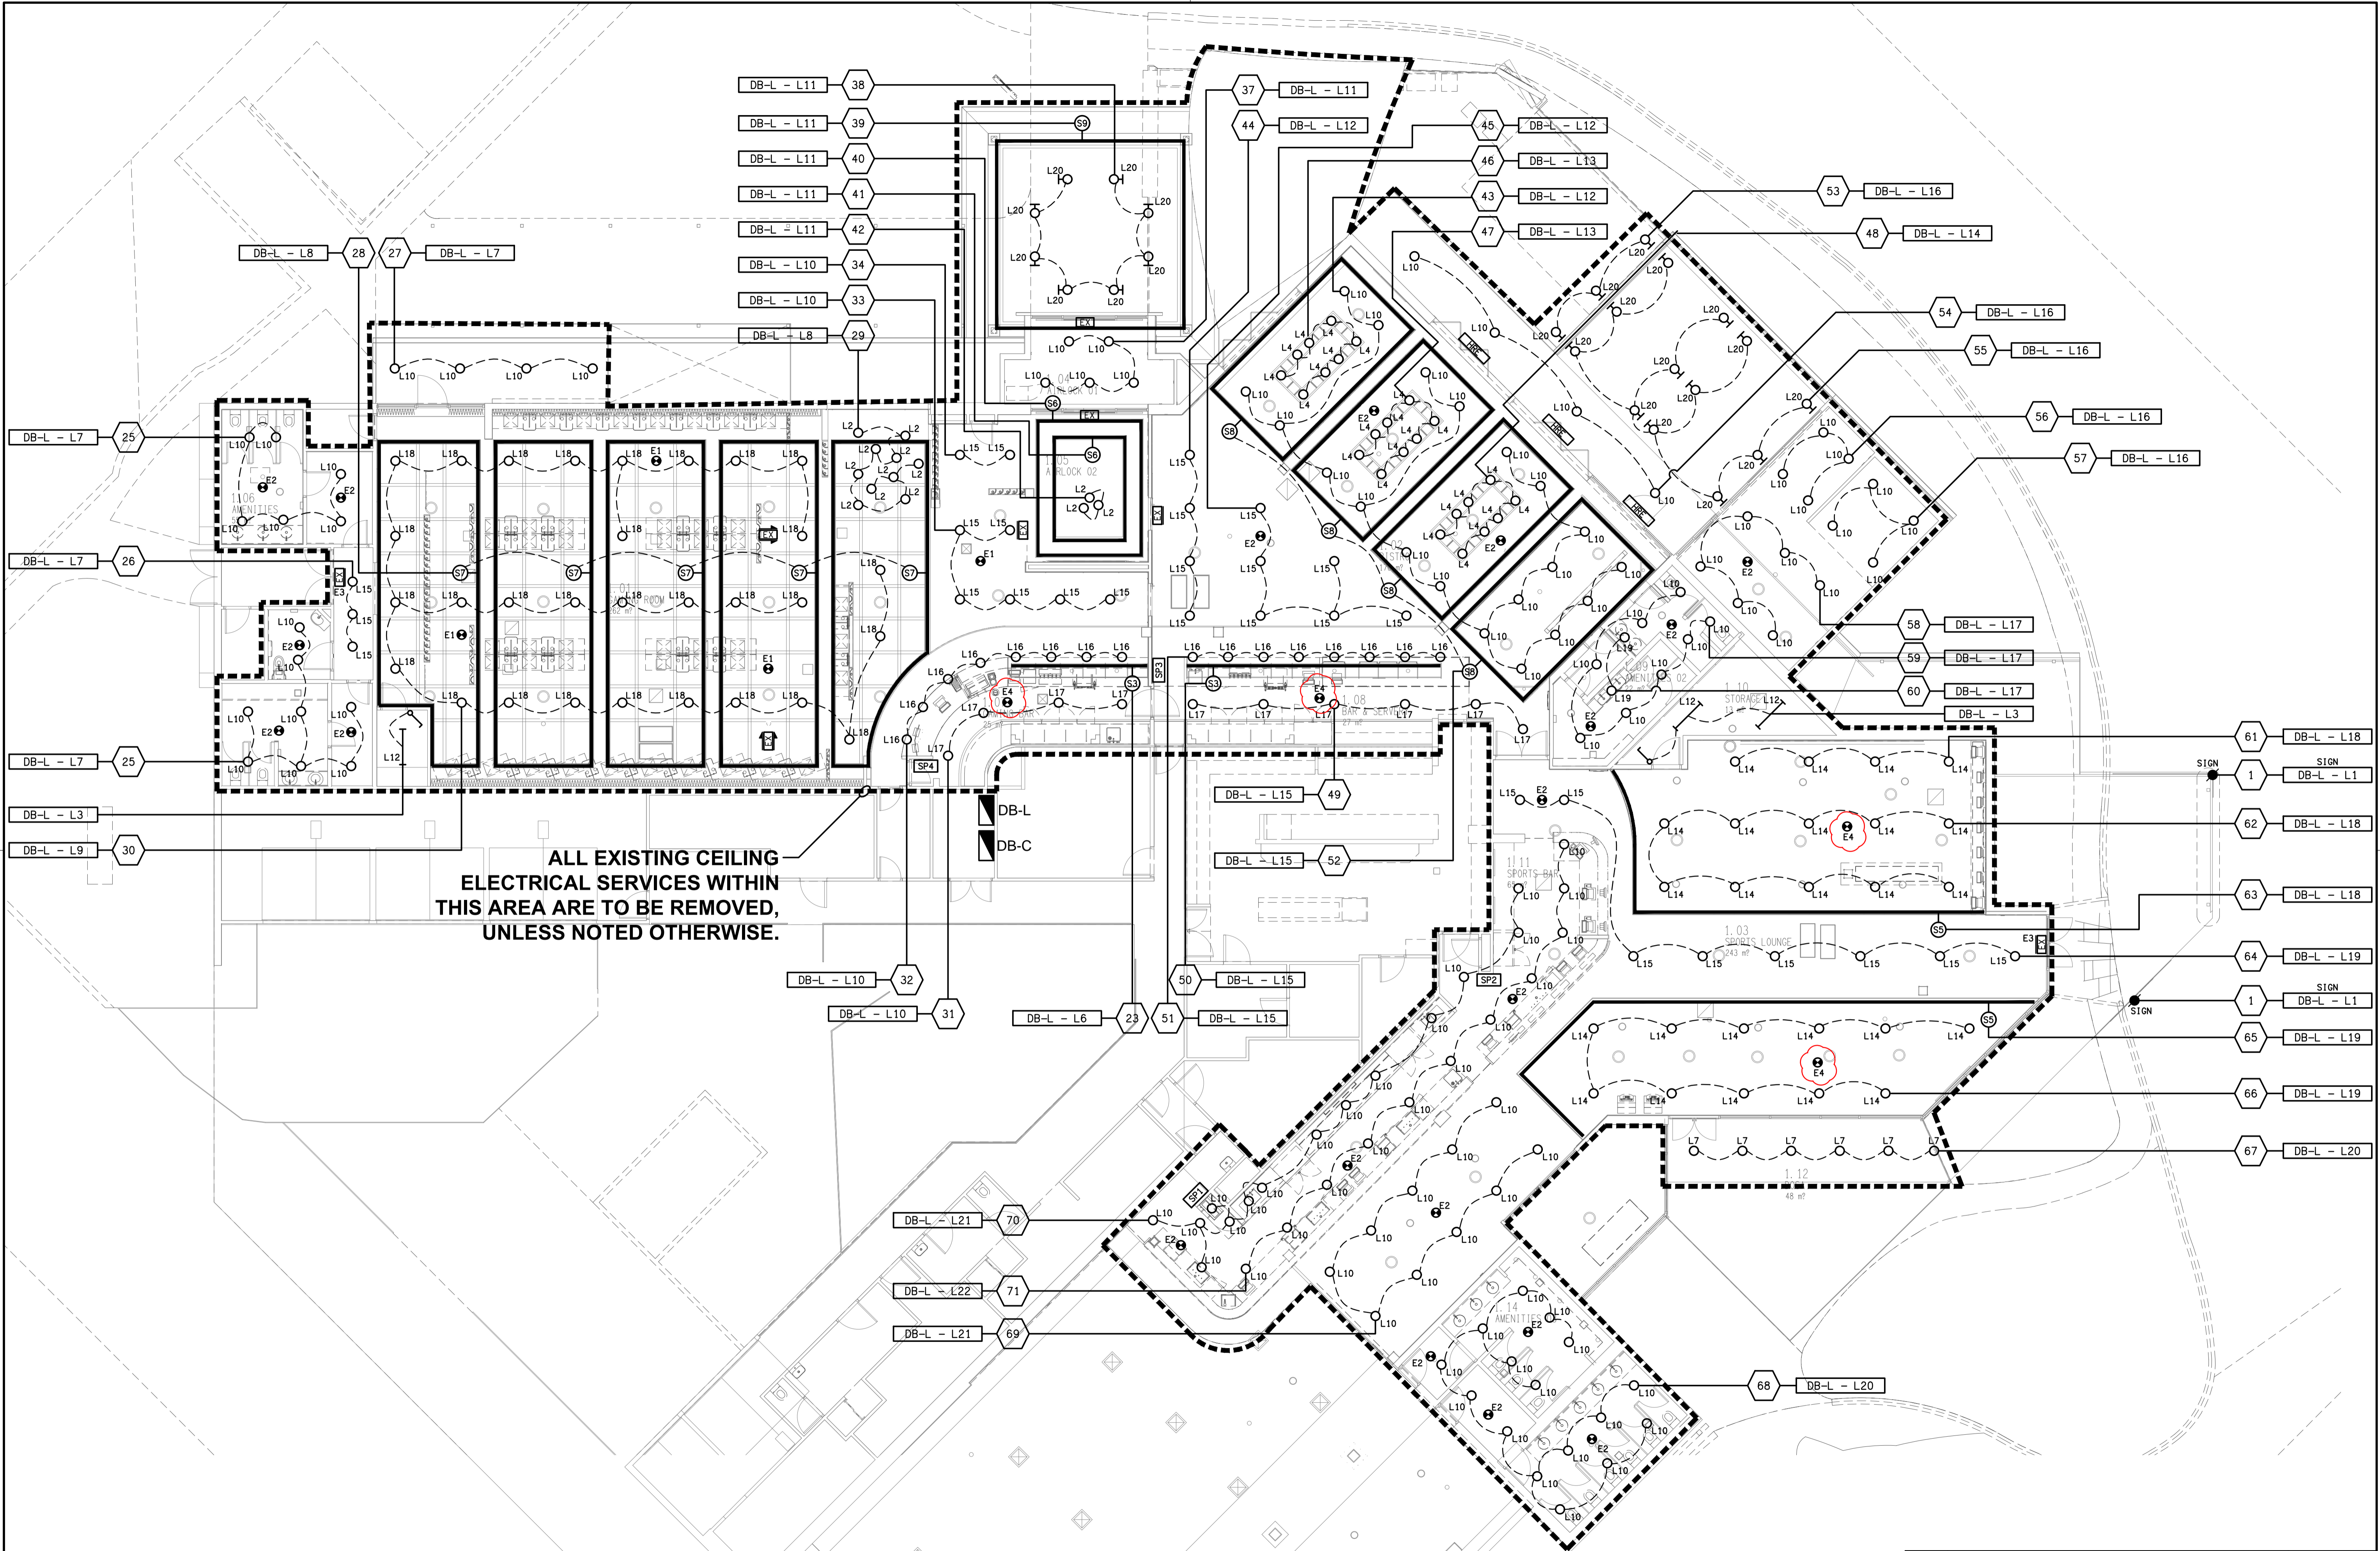

ALL EXISTING CEILING ELECTRICAL SERVICES WITHIN THIS AREA ARE TO BE REMOVED, UNLESS NOTED OTHERWISE.

ELECTRICAL DESIGN GROUP BRISBANE PTY LTD
ACN 092 710 793
TRADING AS:
ELECTRICAL DESIGN GROUP

THE COPYRIGHT OF THIS DRAWING REMAINS THE PROPERTY OF THE ELECTRICAL DESIGN GROUP.
USE FIGURED DIMENSIONS IN PREFERENCE TO SCALE.
ALL DIMENSIONS TO BE VERIFIED ONSITE.

ELECTRICAL DESIGN GROUP
ELECTRICAL BUILDING SERVICES CONSULTANTS
BRISBANE GOLD COAST
P.O. Box 15, Sherwood Q.4075
Phone: (07) 3278 4375
Email: brisbane@edg.net.au
Web: www.edg.net.au

PROJECT:
KALLANGUR TAVERN
1517 ANZAC AVENUE, KALLANGUR

C	CONSTRUCTION	12/05/2026
REV:	DESCRIPTION:	DATE:
DRAWING: ELECTRICAL SERVICES REFLECTED CEILING PLAN		
SCALE: 1:100	PROJECT NO: C3648a	DRAWING NO: E06
AT A1	REVISION: C